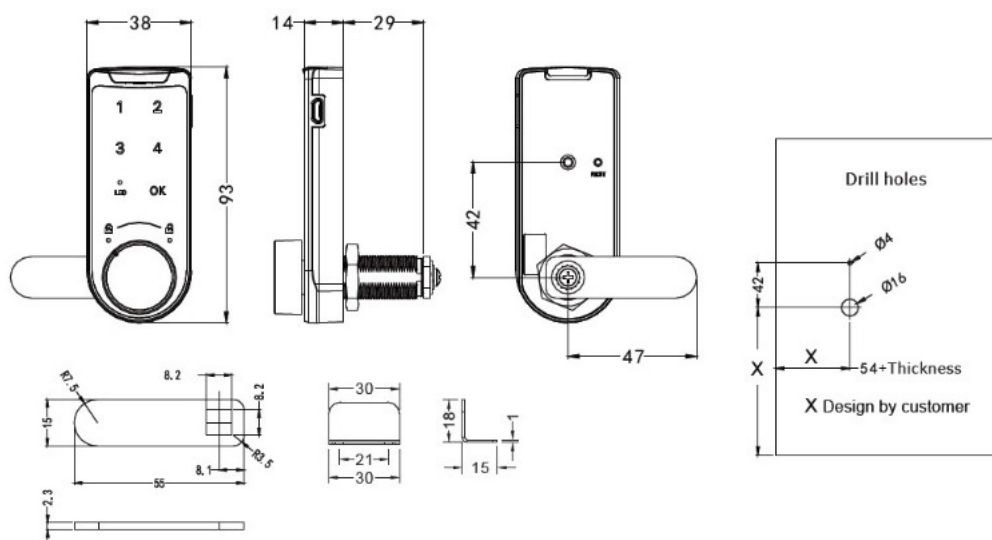

PRODUCT SHEET

Description:

Elec. Combination Cam Lock, "Marc", Private, Silver/Black Body, Incl. Striking Plate & Straight Cam Plate CE: 47mm, (Battery CR2032 Not Included) - Download Userguide, From www.siso.dk

Item number:

14.60.391-0

Units	Box	Carton	HS Code	Barcode
Pcs.	1	50	8301300000	
				5704866479615

SISO A/S

Mileparken 11
DK-2740 Skovlunde
Denmark
VAT: DK 24786013

Phone +45 45 830 900

www.siso.dk
siso@siso.dk